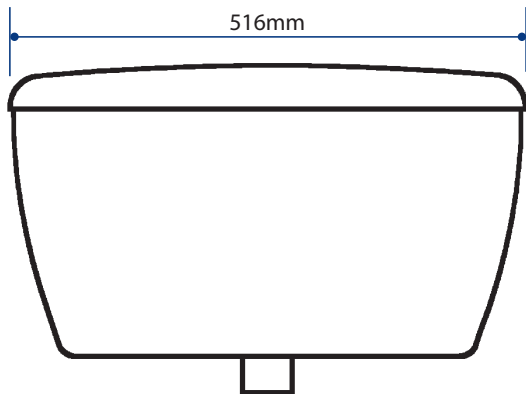

- ~ Moulded with a cellular core for exceptional strength
- ~ High gloss finish in white or black
- ~ Outlet centre 90mm from wall
- ~ Supplied with Dudley Auto Syphon and petcock
- ~ For compliance to water regulations, additional flow control measures are required
- ~ Use in combination with Dudley Kinetic® for full regulatory compliance.

Dimensional Data

Technical Data

Material	High Impact Polystyrene (PS)
Inlet	Petcock
Outlet	Dudley Auto Syphon
Flush Volume	4.5 Litre, 9 Litre, 13.5 Litre
Product Code	315633 4.5L Cistern, 315651 9L Cistern, 314767 13.5L Cistern