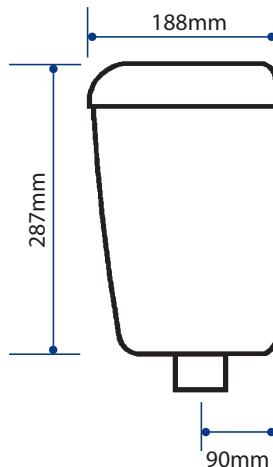

- ~ Moulded with a cellular core for exceptional strength
- ~ High gloss finish in white or black
- ~ Outlet centre 90mm from wall
- ~ Supplied with Dudley Auto Syphon and petcock
- ~ For compliance to water regulations, additional flow control measures are required
- ~ Use in combination with Dudley Kinetic® for full regulatory compliance.

Dimensional Data

Technical Data

Material	High Impact Polystyrene (PS)
Inlet	Petcock
Outlet	Dudley Auto Syphon
Flush Volume	4.5 Litre, 9 Litre, 13.5 Litre
Product Code	315633 4.5L Cistern, 315651 9L Cistern, 314767 13.5L Cistern