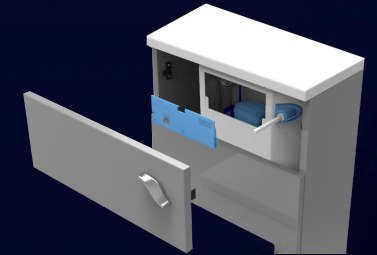

Easy Installation & Service

Factory assembled for easy install with front access for effortless service and maintenance, comes with 10 year warranty.