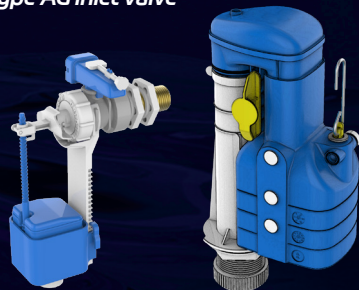

## Guaranteed leak-free flush mechanism

TYDE's OSMO<sup>®</sup> F1 is the world's first front access serviceable syphon cistern, fitted with the NEW Dudley Turbo Edge<sup>®</sup> syphon, designed for use with WC furniture & IPS panelling.

Manufactured in the UK by TYDE, OSMO<sup>®</sup> F1 is a new innovative concealed cistern designed to be stylish, versatile and easy to fit and service with minimal disruption to WC furniture or panelling.

## Fitted with Turbo Edge<sup>®</sup> Syphon & Hydroflo<sup>®</sup> Inlet Valve

Compatible with Turbo Edge<sup>®</sup> the world's most compact syphon and guaranteed to be leak-free. Hydroflo<sup>®</sup> quiet fill type AG inlet valve