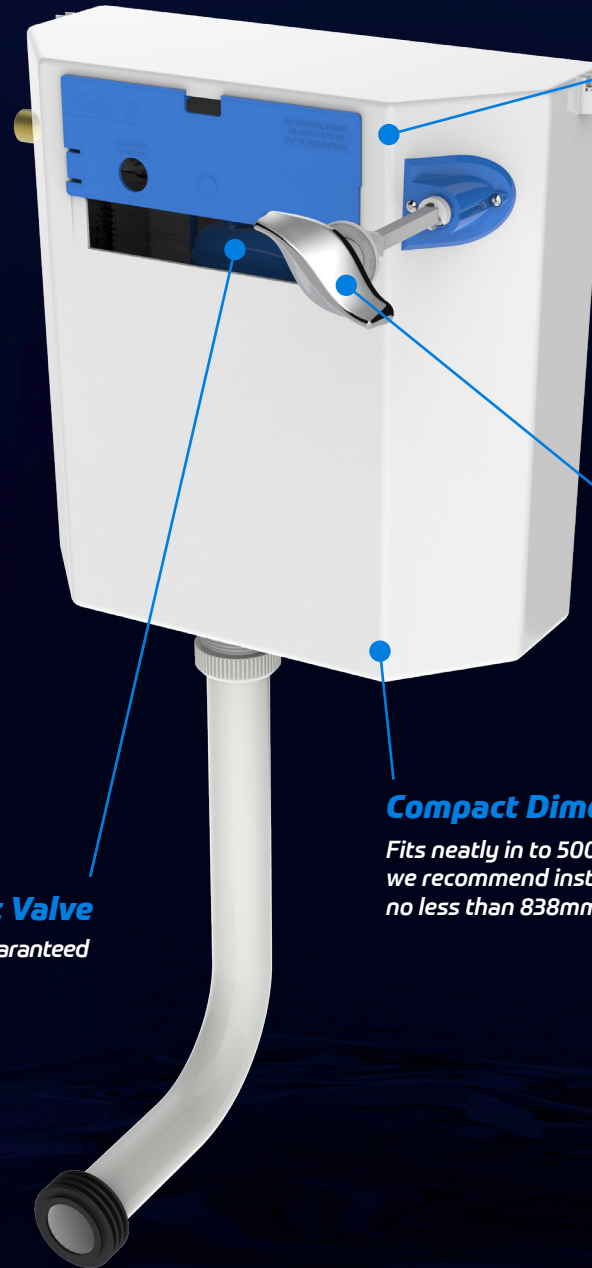

## Guaranteed leak-free flush mechanism

TYDE's OSMO<sup>®</sup> F1 is the world's first front access serviceable syphon cistern, fitted with the NEW Dudley Turbo Edge<sup>®</sup> syphon, designed for use with WC furniture & IPS panelling.

Manufactured in the UK by TYDE, OSMO<sup>®</sup> F1 is a new innovative concealed cistern designed to be stylish, versatile and easy to fit and service with minimal disruption to WC furniture or panelling.

## Fitted with Turbo Edge<sup>®</sup> Syphon & Hydroflo<sup>®</sup> Inlet Valve

Compatible with Turbo Edge<sup>®</sup> the world's most compact syphon and guaranteed to be leak-free. Hydroflo<sup>®</sup> quiet fill type AG inlet valve