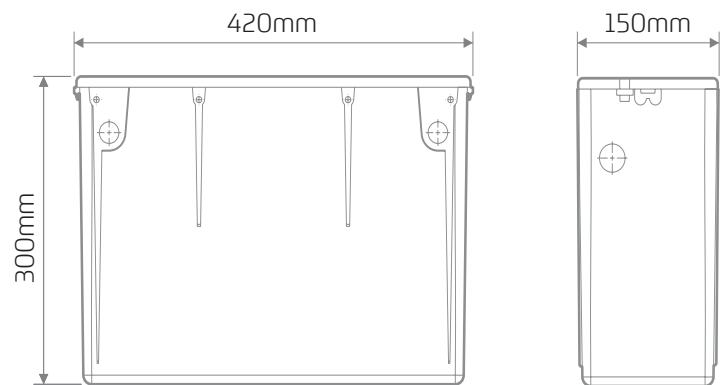

Applications

Ideal for use behind tiles and partitioning and in most other concealed applications.

Water Saving

6 litre single flush

Features

- ~ WRAS approved single flush valve
- ~ WRAS approved inlet valve
- ~ 3 push button style options; Petite, Cone & Dome
- ~ 750mm pneumatic air tubes for button connection
- ~ Compact dimensions fit neatly into most duct
- ~ Top access
- ~ Internal overflow warning
- ~ The cistern complies with the Regulator's Specification

Dimensional Data

Technical Data

Material	High Density Polystyrene (PS)
Inlet	Dudley Hydroflo Compact: Side or Bottom
Outlet	Dudley Turbo 88: Dual Flush Syphon
Flush Volume	Dual Flush 6/4, 5/3, 4/2.6 Litre or Single Flush 6, 5, 4 Litre
Lever Reach	12-365mm
Product Code	313321, 315425, 324836