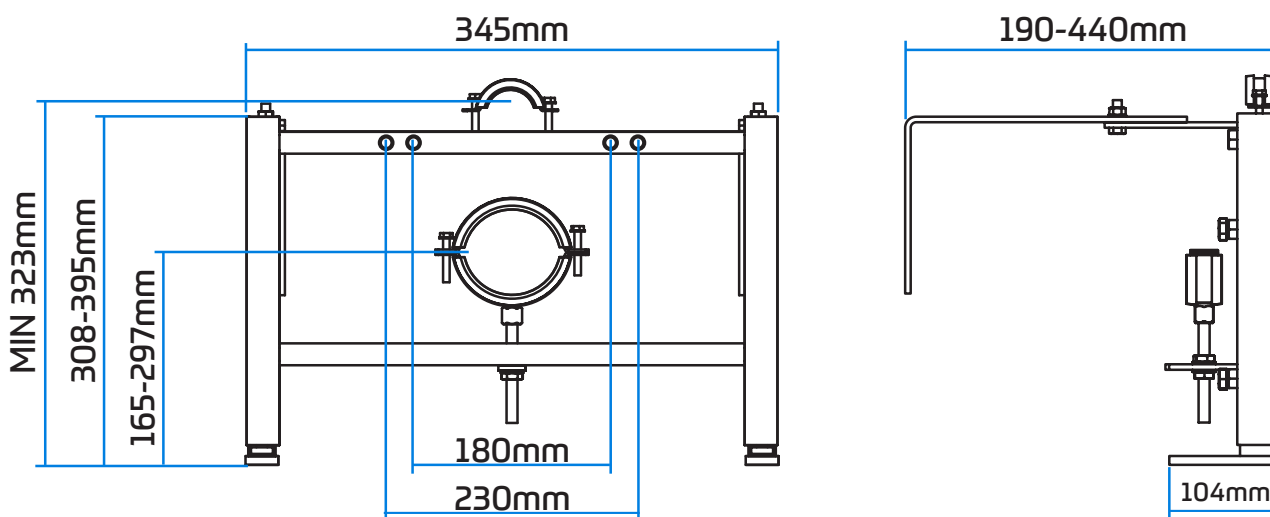

### Applications

Height adjustable wall-hung WC pan support frames designed for use against flat walls, in corners, perfect for bathroom furniture and other confined spaces.

### Features

- ~ Comes with flushbend and WC pan connector clamps
- ~ Wall and floor fixing brackets can be fixed through 180° and 360° respectively to provide further flexibility
- ~ Legs adjust to 308 - 395MM, offer WC pan height fixing flexibility
- ~ Strong steel square hollow construction
- ~ Blue powder coated finish & zinc plated wall & floor brackets
- ~ Load tested to 4kN to ensure compliance with BS EN 997 when fitted with a wall-hung pan
- ~ Illusion Compact Universal comes with a width of 345mm; perfect for bathroom furniture and other confined spaces

### Dimensional Data