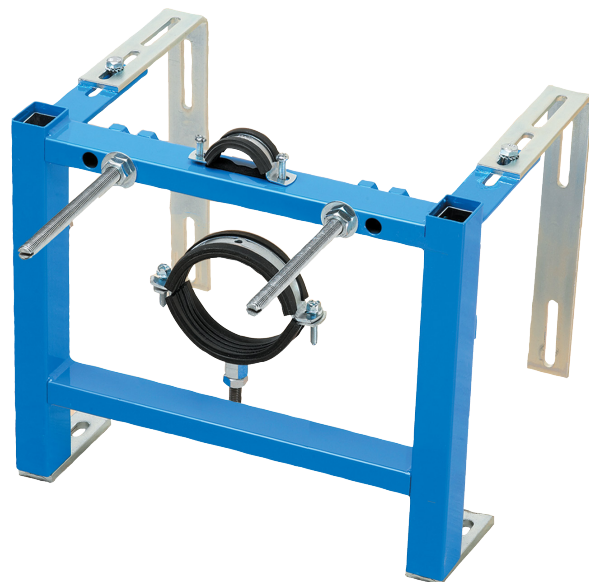

## ILLUSION COMPACT UNIVERSAL™

Wall Hung WC Pan Support

### Applications

Height adjustable wall-hung WC pan support frames designed for use against flat walls, in corners, perfect for bathroom furniture and other confined spaces.

### Features

- ~ Comes with flushbend and WC pan connector clamps
- ~ Wall and floor fixing brackets can be fixed through 180° and 360° respectively to provide further flexibility
- ~ Legs adjust to 308 - 395MM, offer WC pan height fixing flexibility
- ~ Strong steel square hollow construction
- ~ Blue powder coated finish & zinc plated wall & floor brackets
- ~ Load tested to 4kN to ensure compliance with BS EN 997 when fitted with a wall-hung pan
- ~ Illusion Compact Universal comes with a width of 345mm; perfect for bathroom furniture and other confined spaces