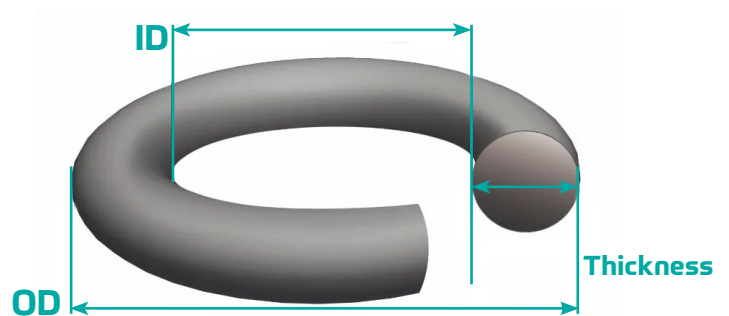

Dimensional Data

See below table

Technical Data

Size	1/2" Ballvalve Seat Fibre Washers x 10 - 21.94mm [OD] x 10.99 [ID] x 1.5mm [Thickness] 3/4" Ballvalve Seat Fibre Washers x 10 - 23.8mm [OD] x 16.73 [ID] x 1.5mm [Thickness] 15mm Flexible Tap Connector Washers x 10 - 18mm [OD] x 13 [ID] x 2mm [Thickness] 3/4" Washing Machine Hose Rubber Washer x 10 - 24mm [OD] x 12 [ID] x 2mm [Thickness] No.3 [1/2"] Top of Tap Body Fibre Washers x 5 - 28.47mm [OD] x 23.8 [ID] x 1.5mm [Thickness] 15mm Fibre Tap Connector Washers x 10 - 18.25mm [OD] x 15 [ID] x 1.75mm [Thickness] 22mm Flexible Tap Connector Washers x 10 - 20.5mm [OD] x 17.5 [ID] x 2mm [Thickness] No.4 [3/4"] Top of Tap Body Fibre Washers x 5 - 38.01mm [OD] x 31 [ID] x 1.5mm [Thickness] 22mm Fibre Tap Connector Washers x 10 - 23.88mm [OD] x 19.85 [ID] x 1.65mm [Thickness] Bath Shower Diverter x 5 - 27.45mm [OD] x 10 [ID] x 1.5mm [Thickness] Washing Machine Hose Filter x1 - 24.08mm [OD] x 16 [ID] x 4mm [Thickness] Hot Water Bottle Washers x 5 - 19.06mm [OD] x 9.6 [ID] x 2mm [Thickness] Rubber Draw Off Tap Washers x 5 - 13.82mm [OD] x 4.02 [ID] x 3mm [Thickness] Fibre Draw Off Tap Washers x 5 - 14.84mm [OD] x 3.82 [ID] x 2.5mm [Thickness] 3/4" Draw Off Tap Washers x 5 - 19.40mm [OD] x 5.10 [ID] x 4.3mm [Thickness]
Material	Flexible PVC. Rubber - Ineos XG80392 BK1 Black. Certificate Of Conformity supplied. SBS Tefabloc. TO-113-50A. Certificate Of Conformity supplied.
Product Code	367518